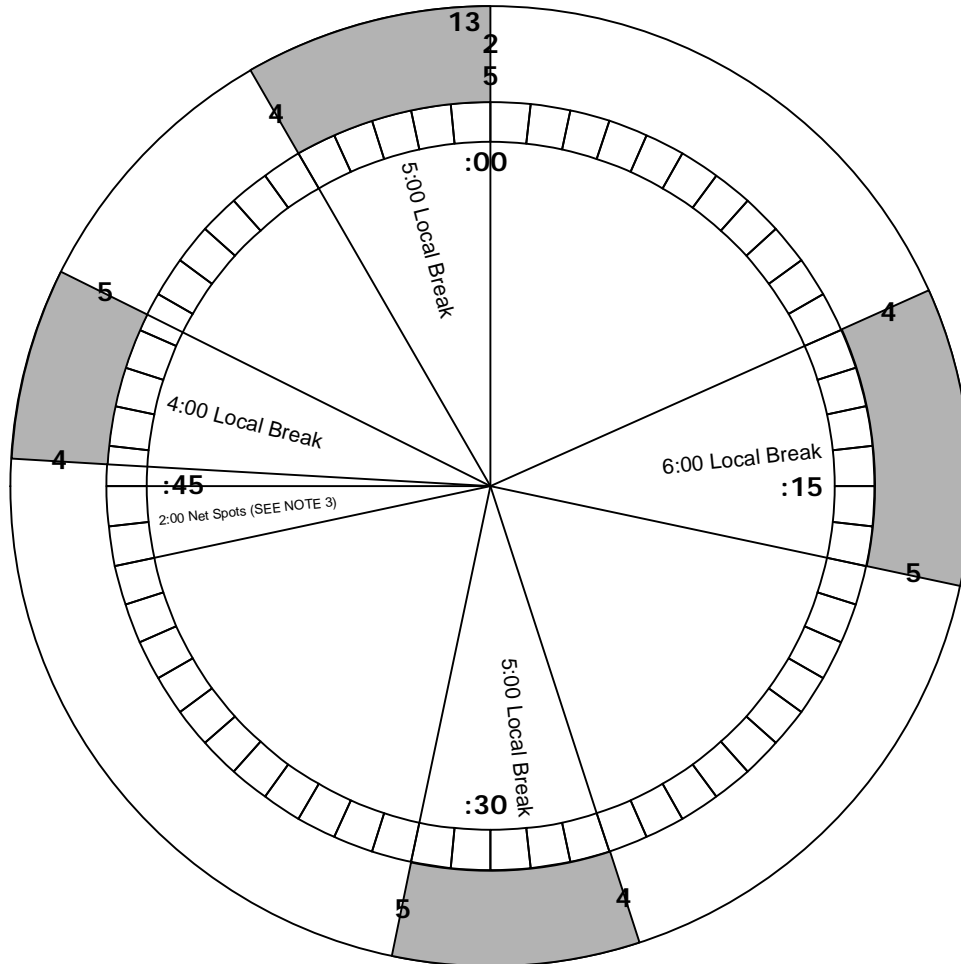

# Tom Joyner Morning Show

ALL HOURS

5:00 AM – 9:00 AM Central

## Commercial Time

Maximum: 20:00 Local / 2:00 Network / 22:00 Total

Program Function	Netcue	Function Name
1	D29	Not in Use
2	D30	End of Show (Hour 2 ONLY)
3	D31	Not in Use
4	D32	Local Break Start
5	D33	Net Rejoin (SEE NOTE 4)
6	D34	Local Call Letters (:03) (SEE NOTE 2)
7	D35	Not in Use
8	D36	Not in Use
13	100	Automated Time Sync at 59:58

NOTE 1: Stations have at least :03 seconds of music bed after Function #5

NOTE 2: Local Call Letters run variably withing the hour

NOTE 3: IN-PROGRAM NETWORK SPOTS—MUST CARRY

NOTE 4: SHOW STARTS WITH FUNCTION #5, HOUR ONE ONLY

NOTE 5: THE ONLY FIXED TIMES WITHIN TJMS ARE THE BEGINNING AND END OF THE SHOW. ALL OTHER TIMES FLOAT.

© 2009 Reach Media, Inc.  
Effective January 1, 2010  
Destroy all previous copies